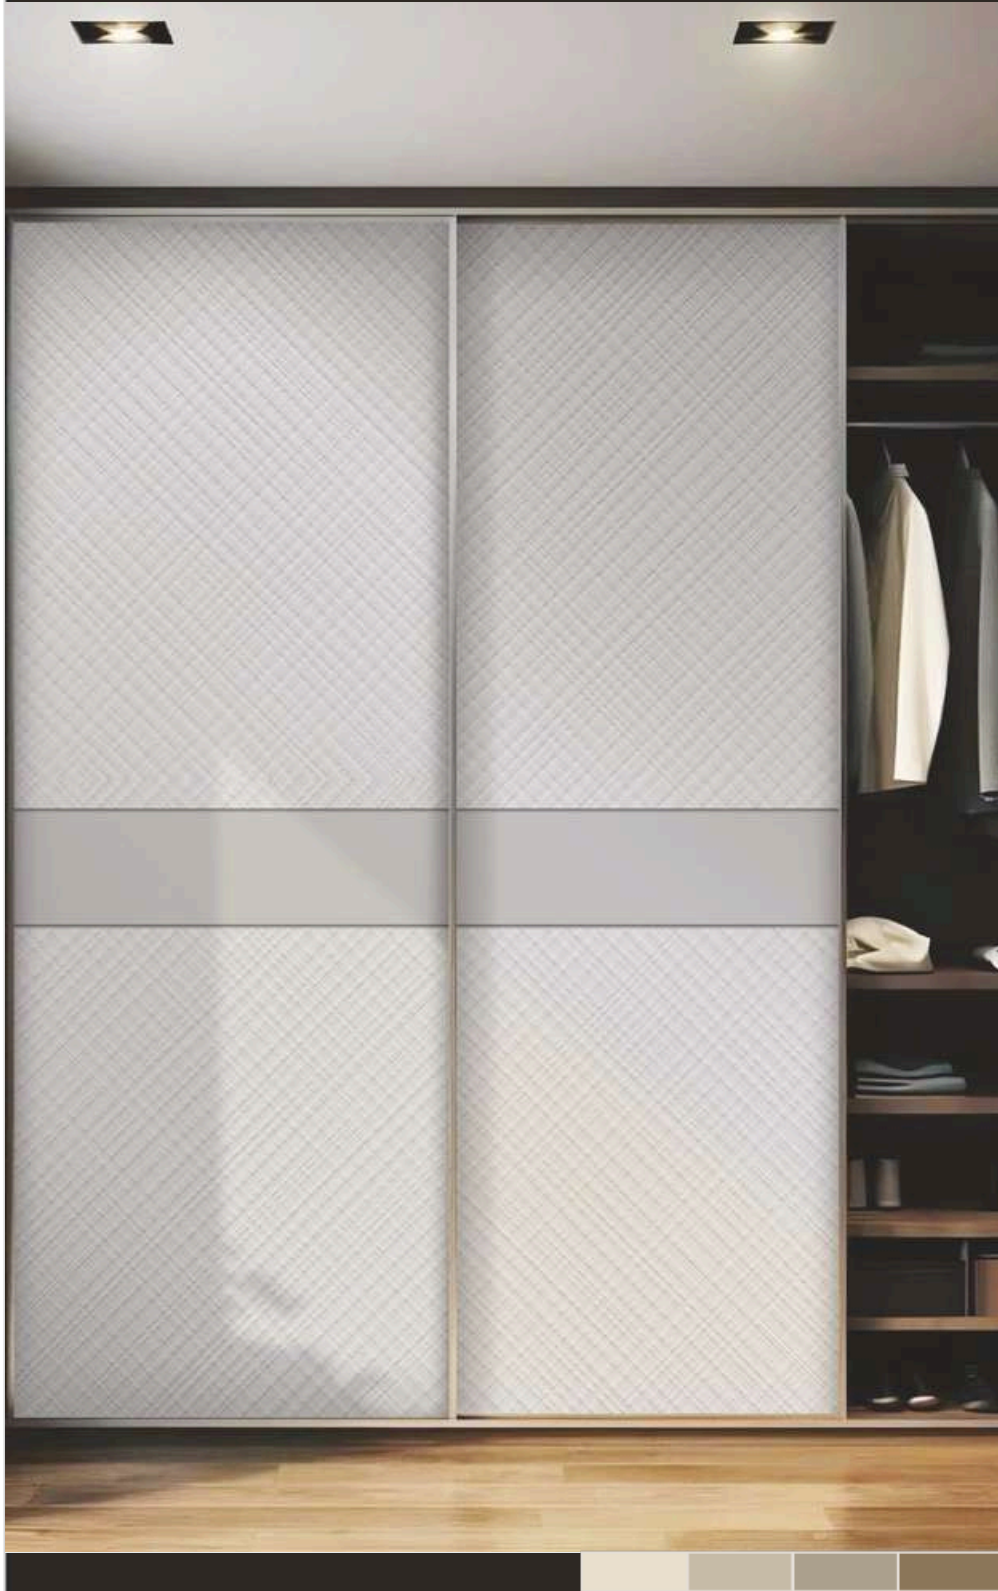

TEXTURE

Provides visual interest without
overwhelming the space convincingly.

3642 | LIGHT GREY WEAVE