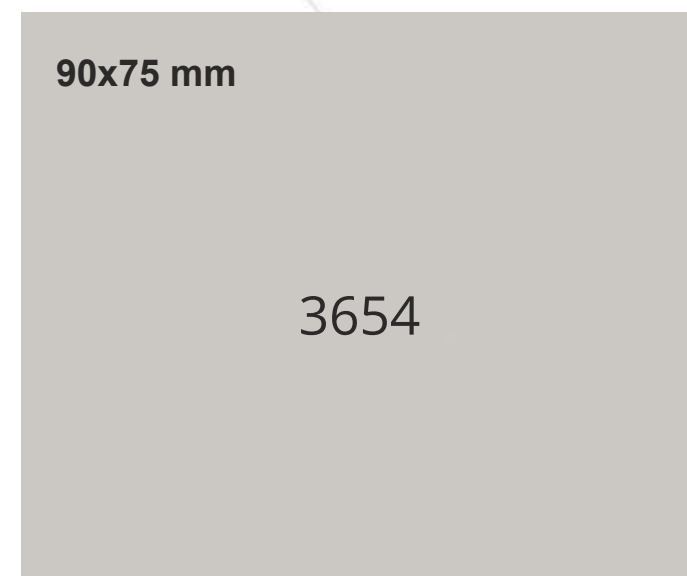

3654 | GREIGE