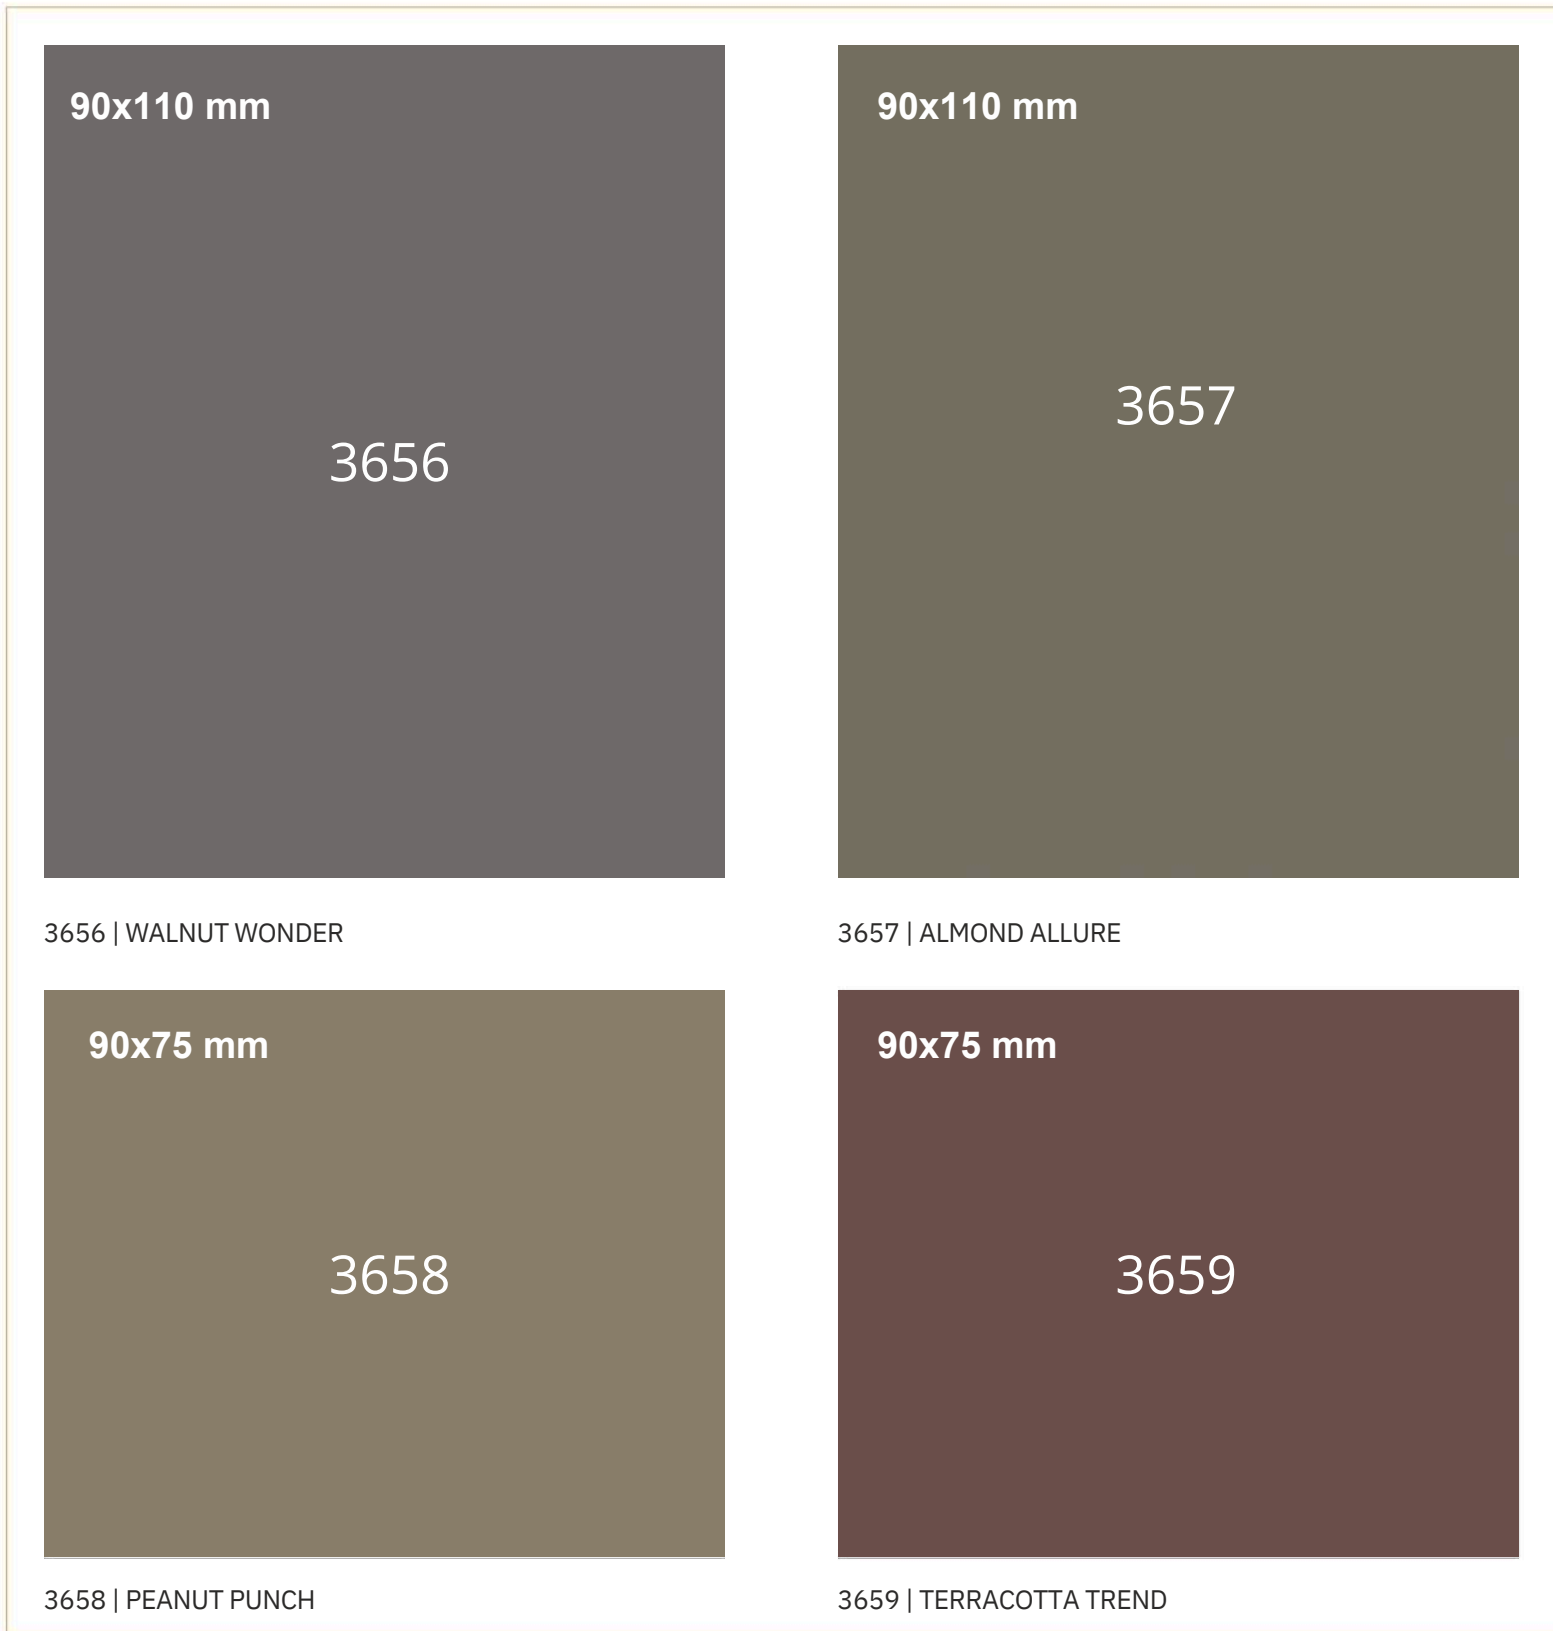

TEXTURE

Creates a refined backdrop that complements various styles seamlessly.