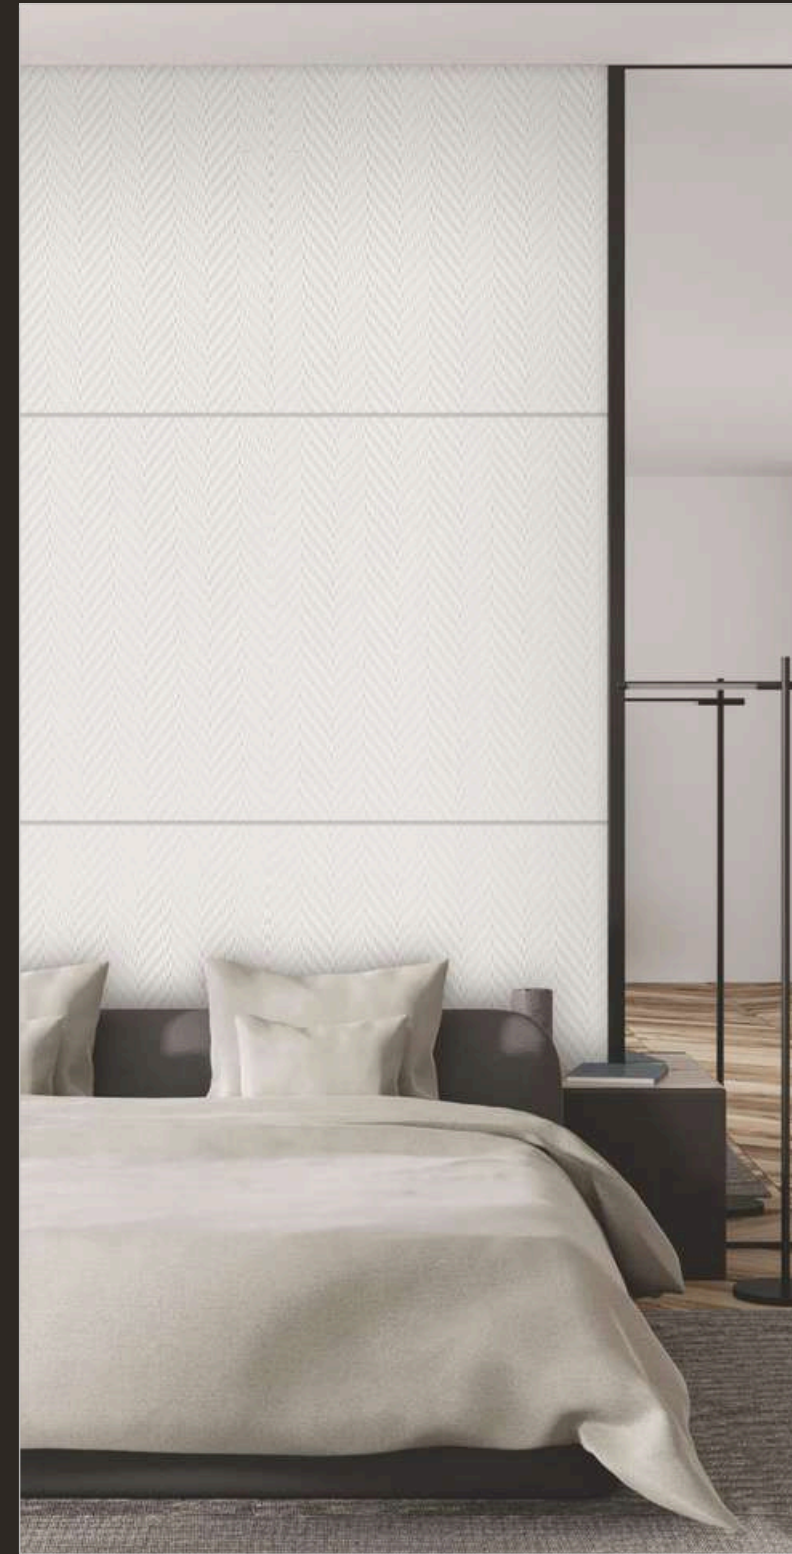

TEXTURE

Brings natural-inspired nuance to interiors beautifully.

150x200 mm

3719

3719 | IVORY KNOT

MAn AeliteR aurVa of EallurLing OfervUorS

Modish edge

TEXTURE