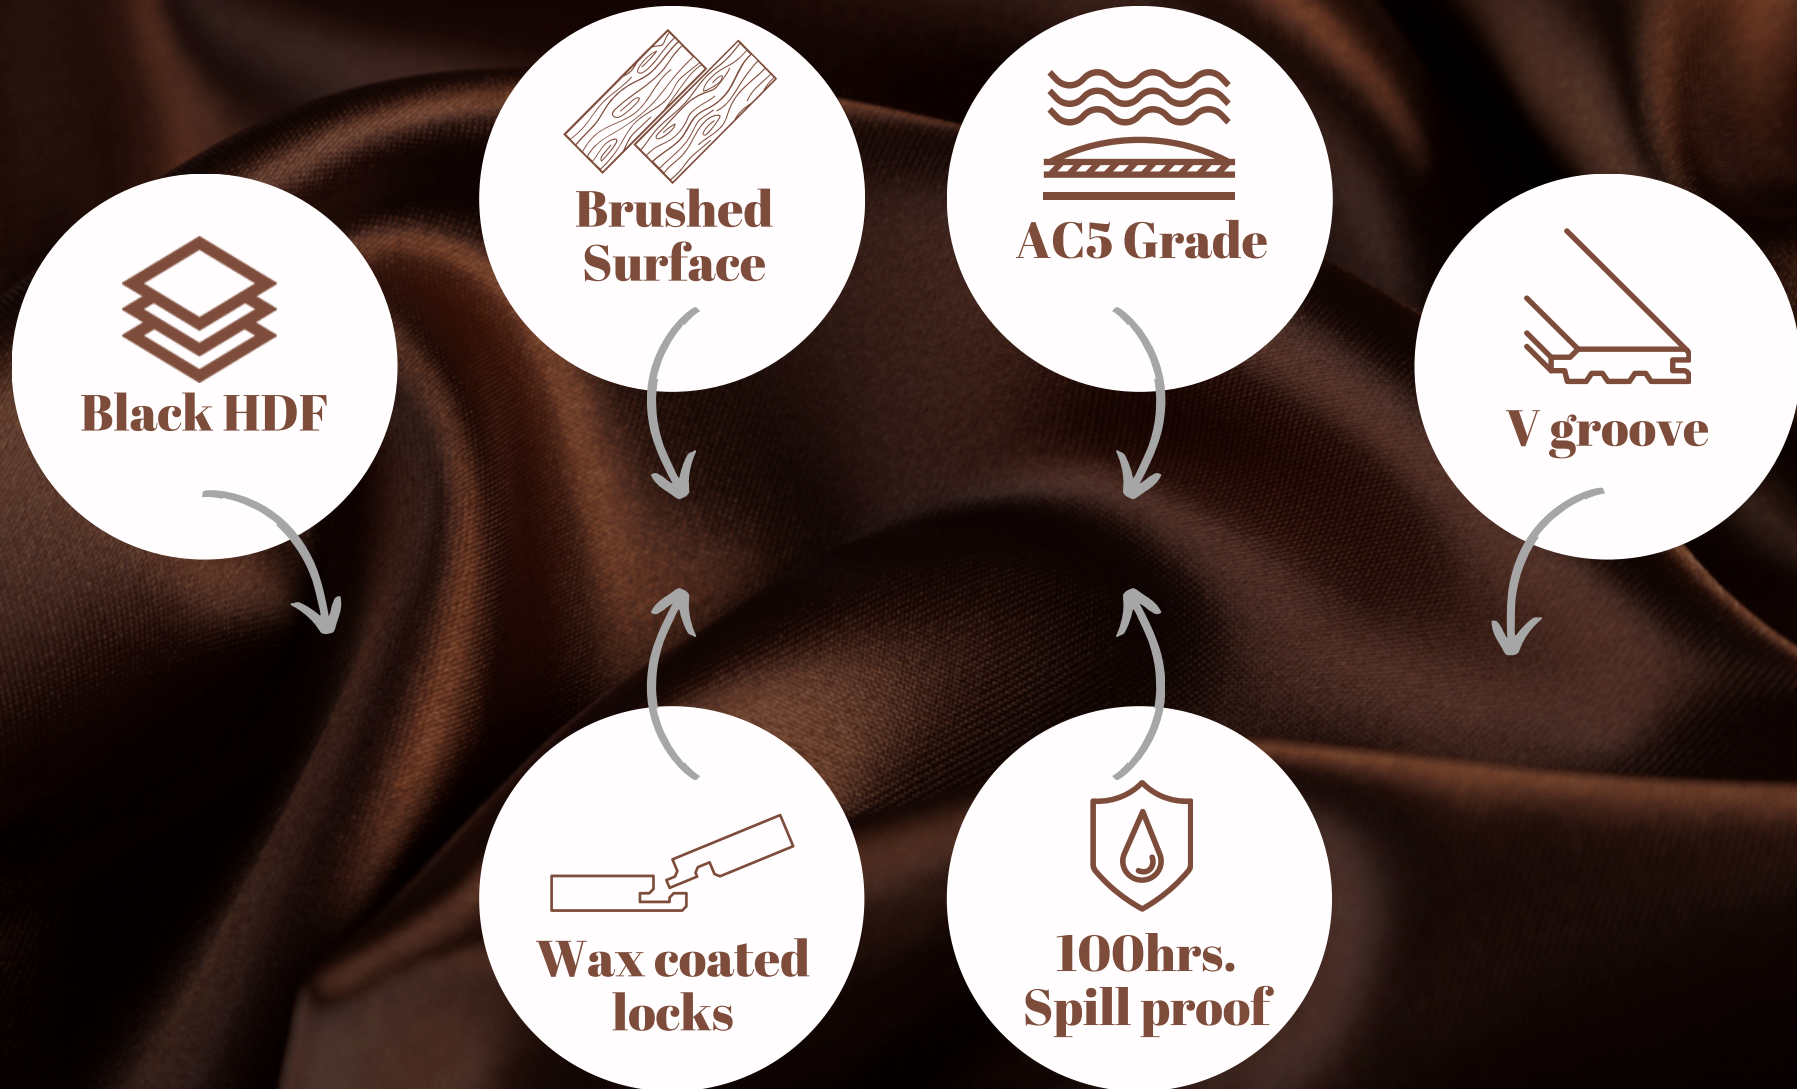

Our collection features stunning designs, including rich oak finishes, modern grey tones, and even exquisite walnut and other unique wood options. This diverse selection ensures that you can find the perfect flooring solution to enhance any.

- Premium Wear Layer
- Decorative Design Layer
- Fiberboard Aquaseal Core
- Balancing Layer

A collection
that keeps
your home
looking
pristine, even
when life gets
a little messy.

Spills
Protection upto
100 hrs

Spills are no longer a concern

Key Features

Colors Available

unique
Designs

TR-101

TR-102

TR-103

TR-104