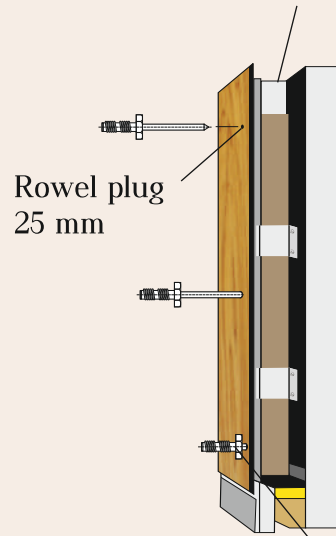

SHEET SIZE:
8FT X 4FT

*Product color may vary from actual shade. Please refer shade card / sample for actual shade before placing the order.

Fixing Methods

(Recommendation)

Black Paint on Plastered Wall

Aluminium Section
25mm x 50mm x 1.6mm

Thickness
of Sheet
6mm

Minimum distance
of holes to edge
10-20mm

Aluminium angle (cleat)
19mm x 19mm x 2mm

Rowel plug
25 mm

With Rivets (powder coated)
SS 25 (star headed)

Maximum distance
between the holes-width
450mm